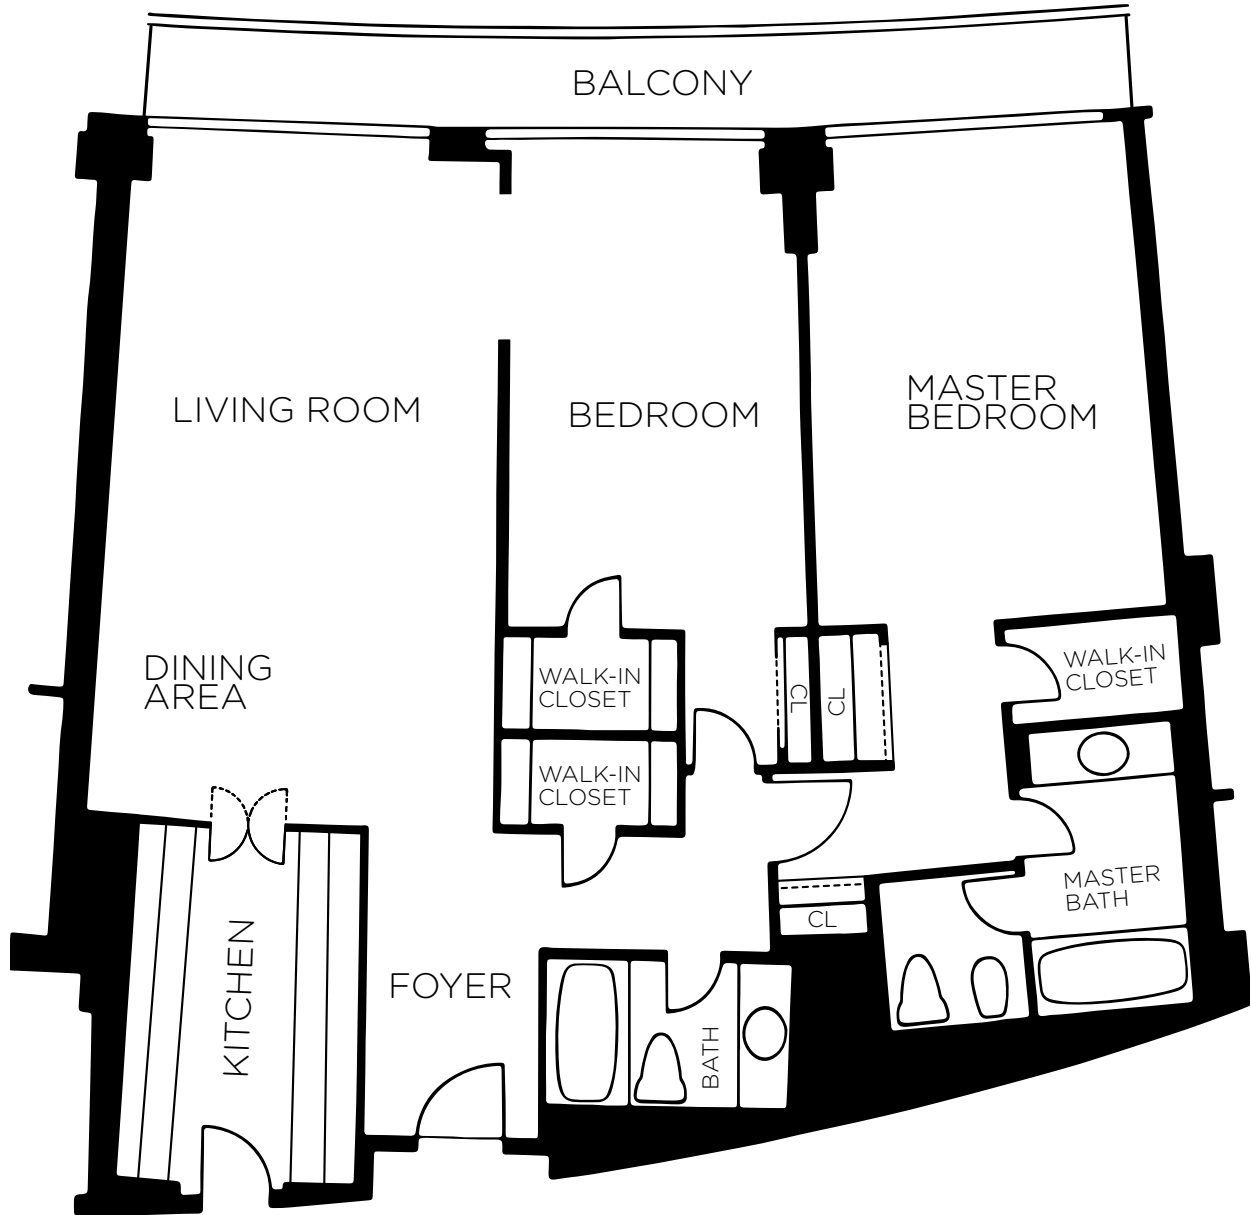

803 WATERGATE SOUTH

1,200 SQUARE FEET
FLOOR PLAN IS APPROXIMATE

Over 50 Years of Real Estate Experience

CALL GIGI WINSTON BROKER, GRI®
(202) 333-4167
winstonre.com